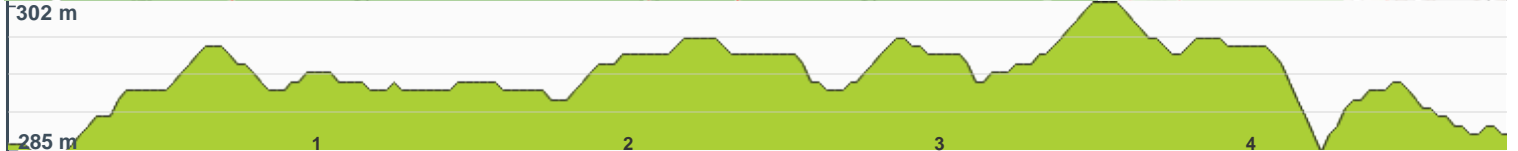

VTS Billinge Lasserundan 5km

Map Data © OpenStreetMap Contributors