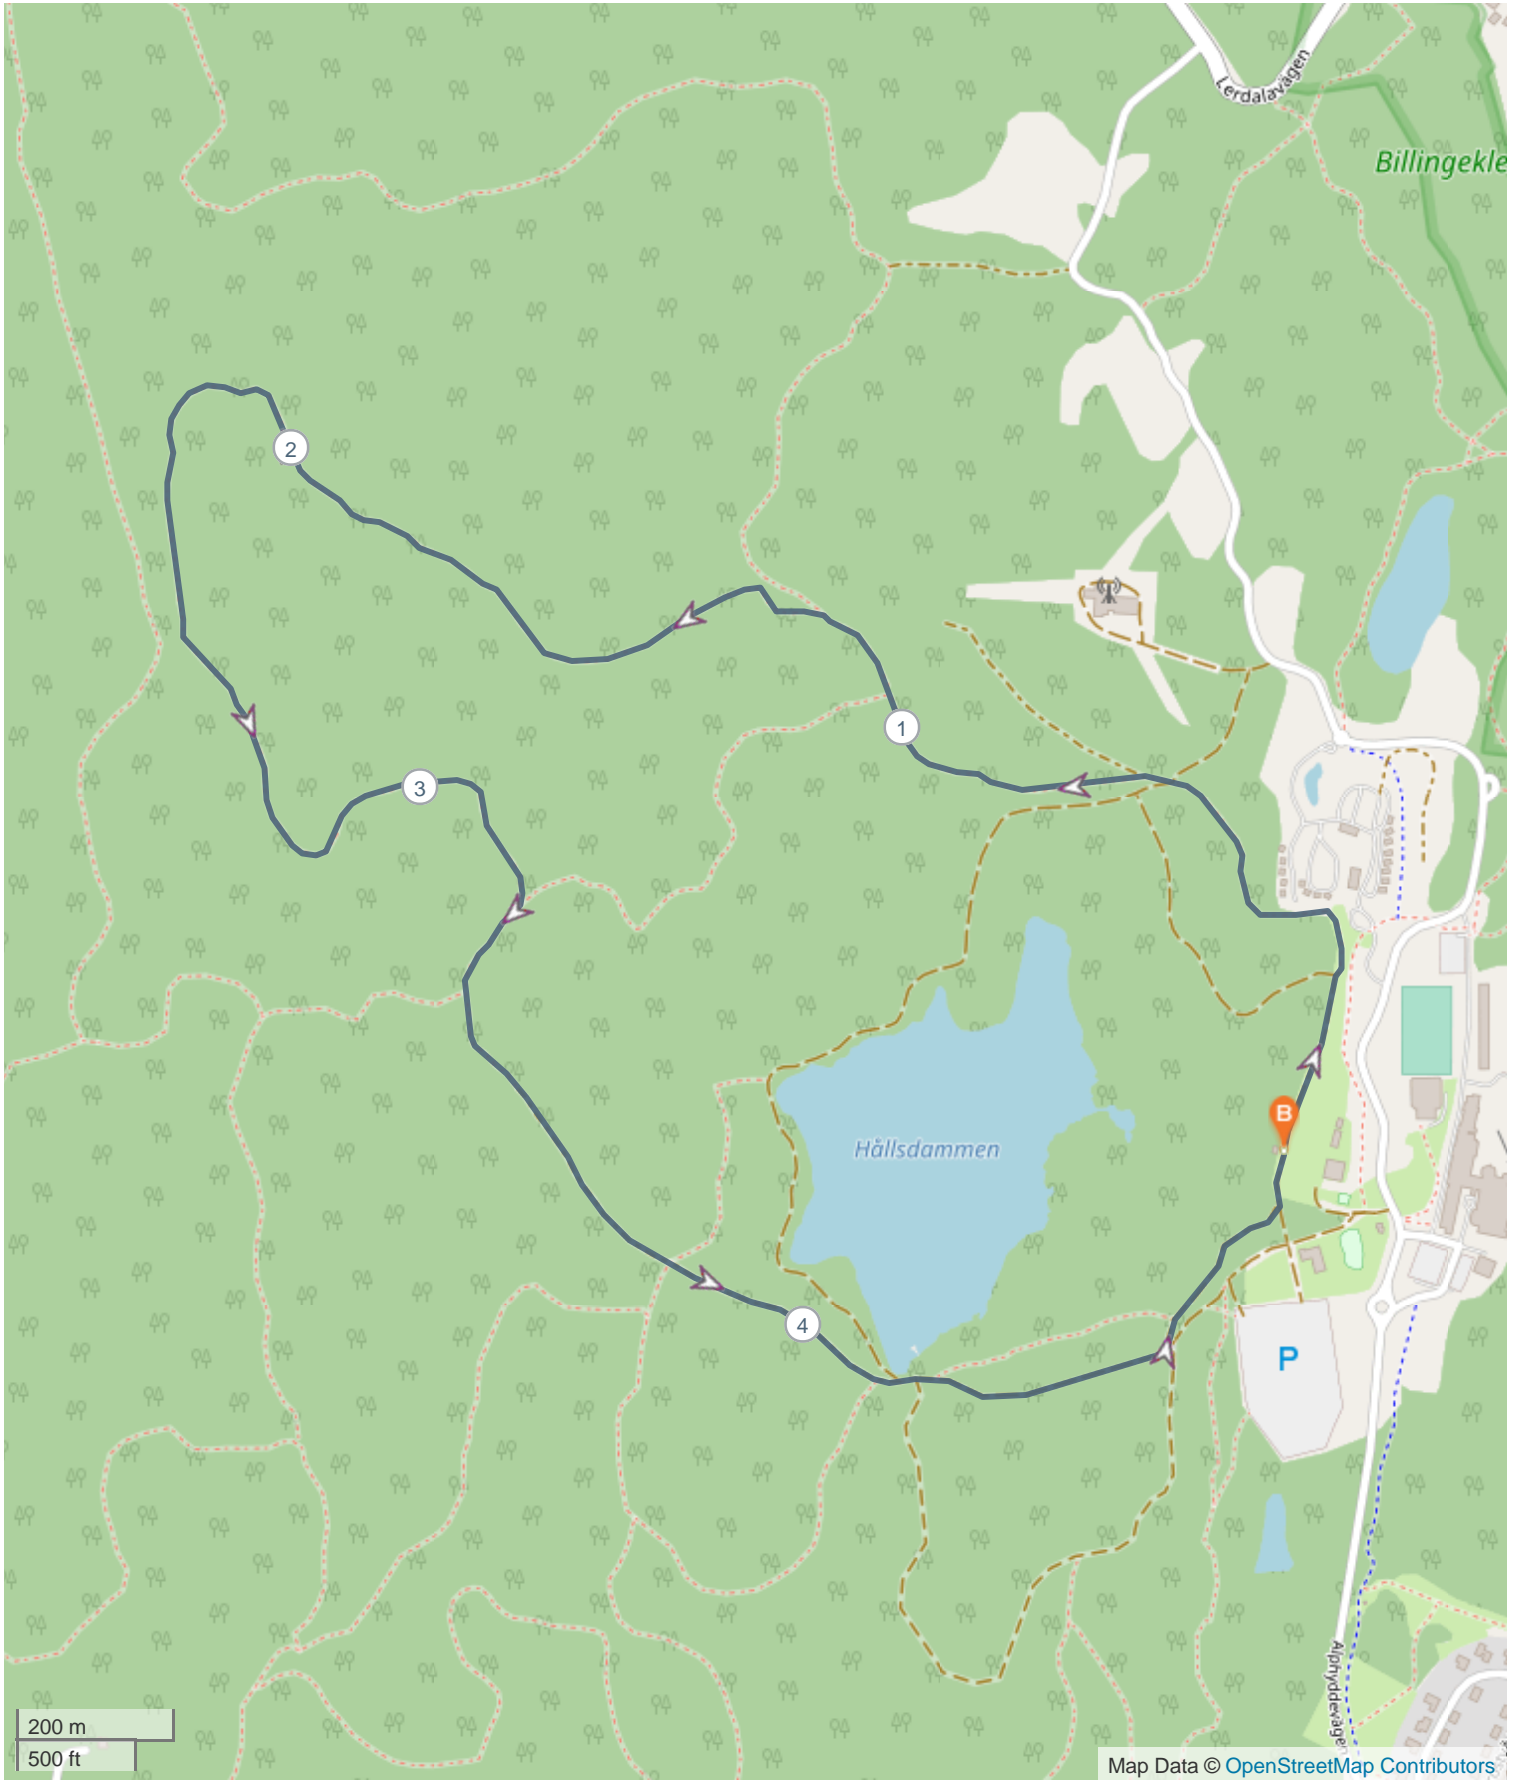

VTS Billinge Lasserundan 5km

Map Data © OpenStreetMap Contributors